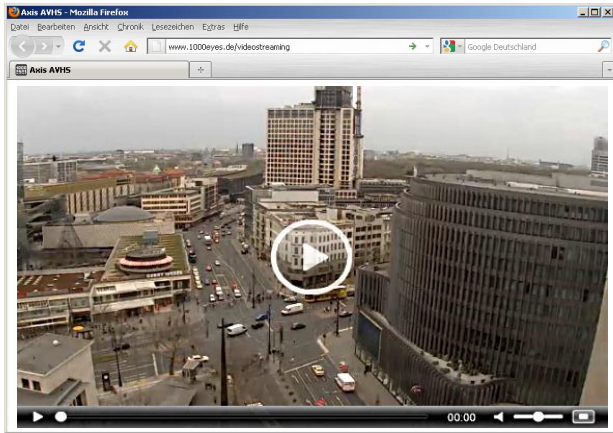

Video- and Audiostreaming

We offer high-quality streaming solutions for live broadcasting your meeting, press conference, product presentation, training or any event on the Internet, for 25 up to 2.500 simultaneous viewers, also in HDTV quality and with synchronous audio.

Due to the unique 1000eyes technology no further hardware is required beside the camera and a broadband Internet connection (DSL, TV-cable, glass fiber or EDGE/UMTS), which makes the solution comfortable, flexibly and easy to operate. The camera holds a tunnel connection to the 1000eyes-Server in the data centre. **There is no need to setup portforwardings, static IP addresses or DynDNS. This ensures a performant and failsafe streaming, contrary to other streaming solutions available on the market.** Except connecting the camera with the Internet and power nothing has to be done locally. We take care of all other things.

The Streaming servers of 1000eyes are located in German data centres and have Gigabit connections to the Internet. The servers distribute the Livestream of your camera in real time to the viewers, if you wish also with audio. This ensures that - no matter how many viewers watch at the same time – everyone sees pin sharp pictures at full frame rate. The Internet connection which the camera is using locally is burdened with only one connection, no matter how many viewers are watching.

Simple Plug & Play installation without network knowledge

Automatic and secure tunnel connection

Encrypted data transmission

Active monitoring of the cameras and servers

Reliable RTMP Stream

Professional advice